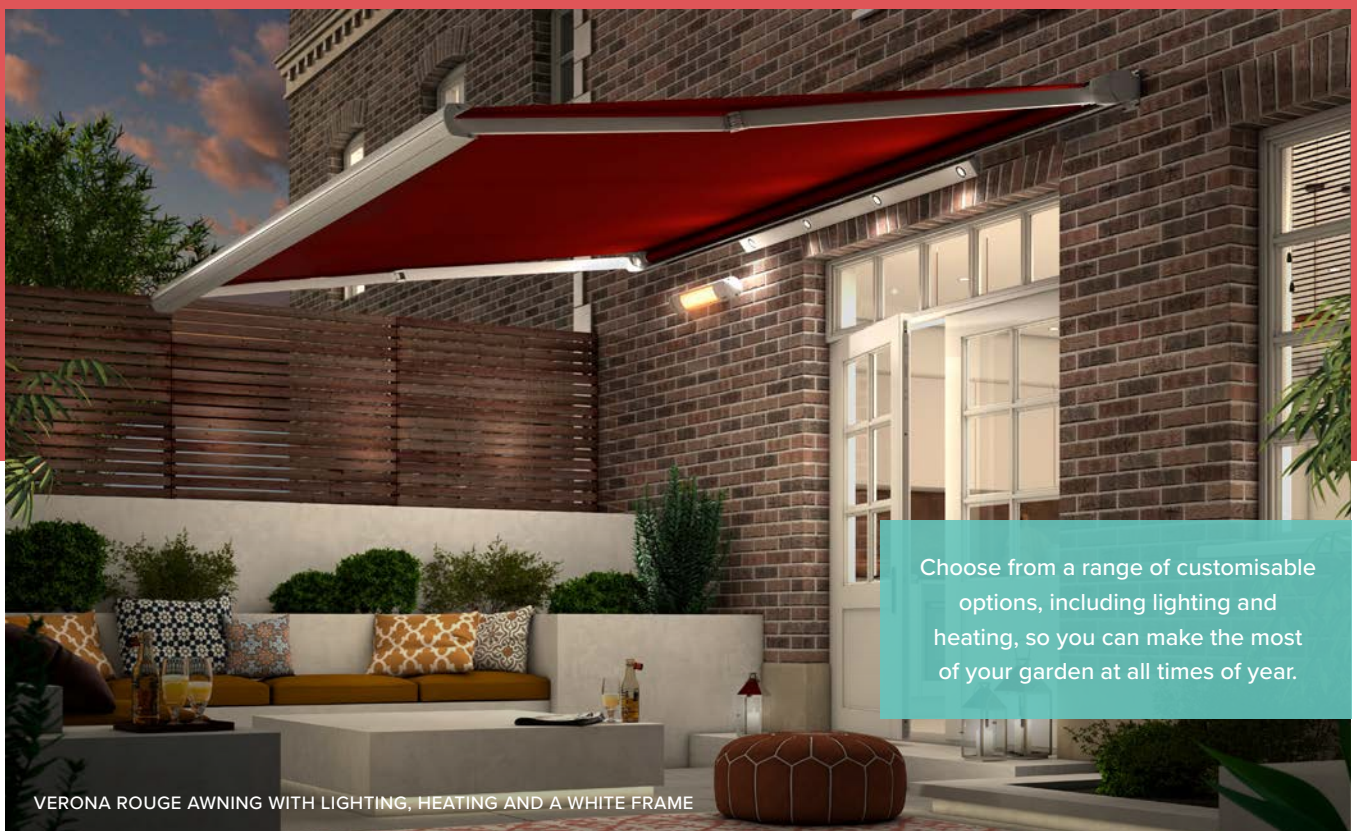

VERONA ROUGE AWNING WITH LIGHTING, HEATING AND A WHITE FRAME

Choose from a range of customisable options, including lighting and heating, so you can make the most of your garden at all times of year.

powered by

somfy®