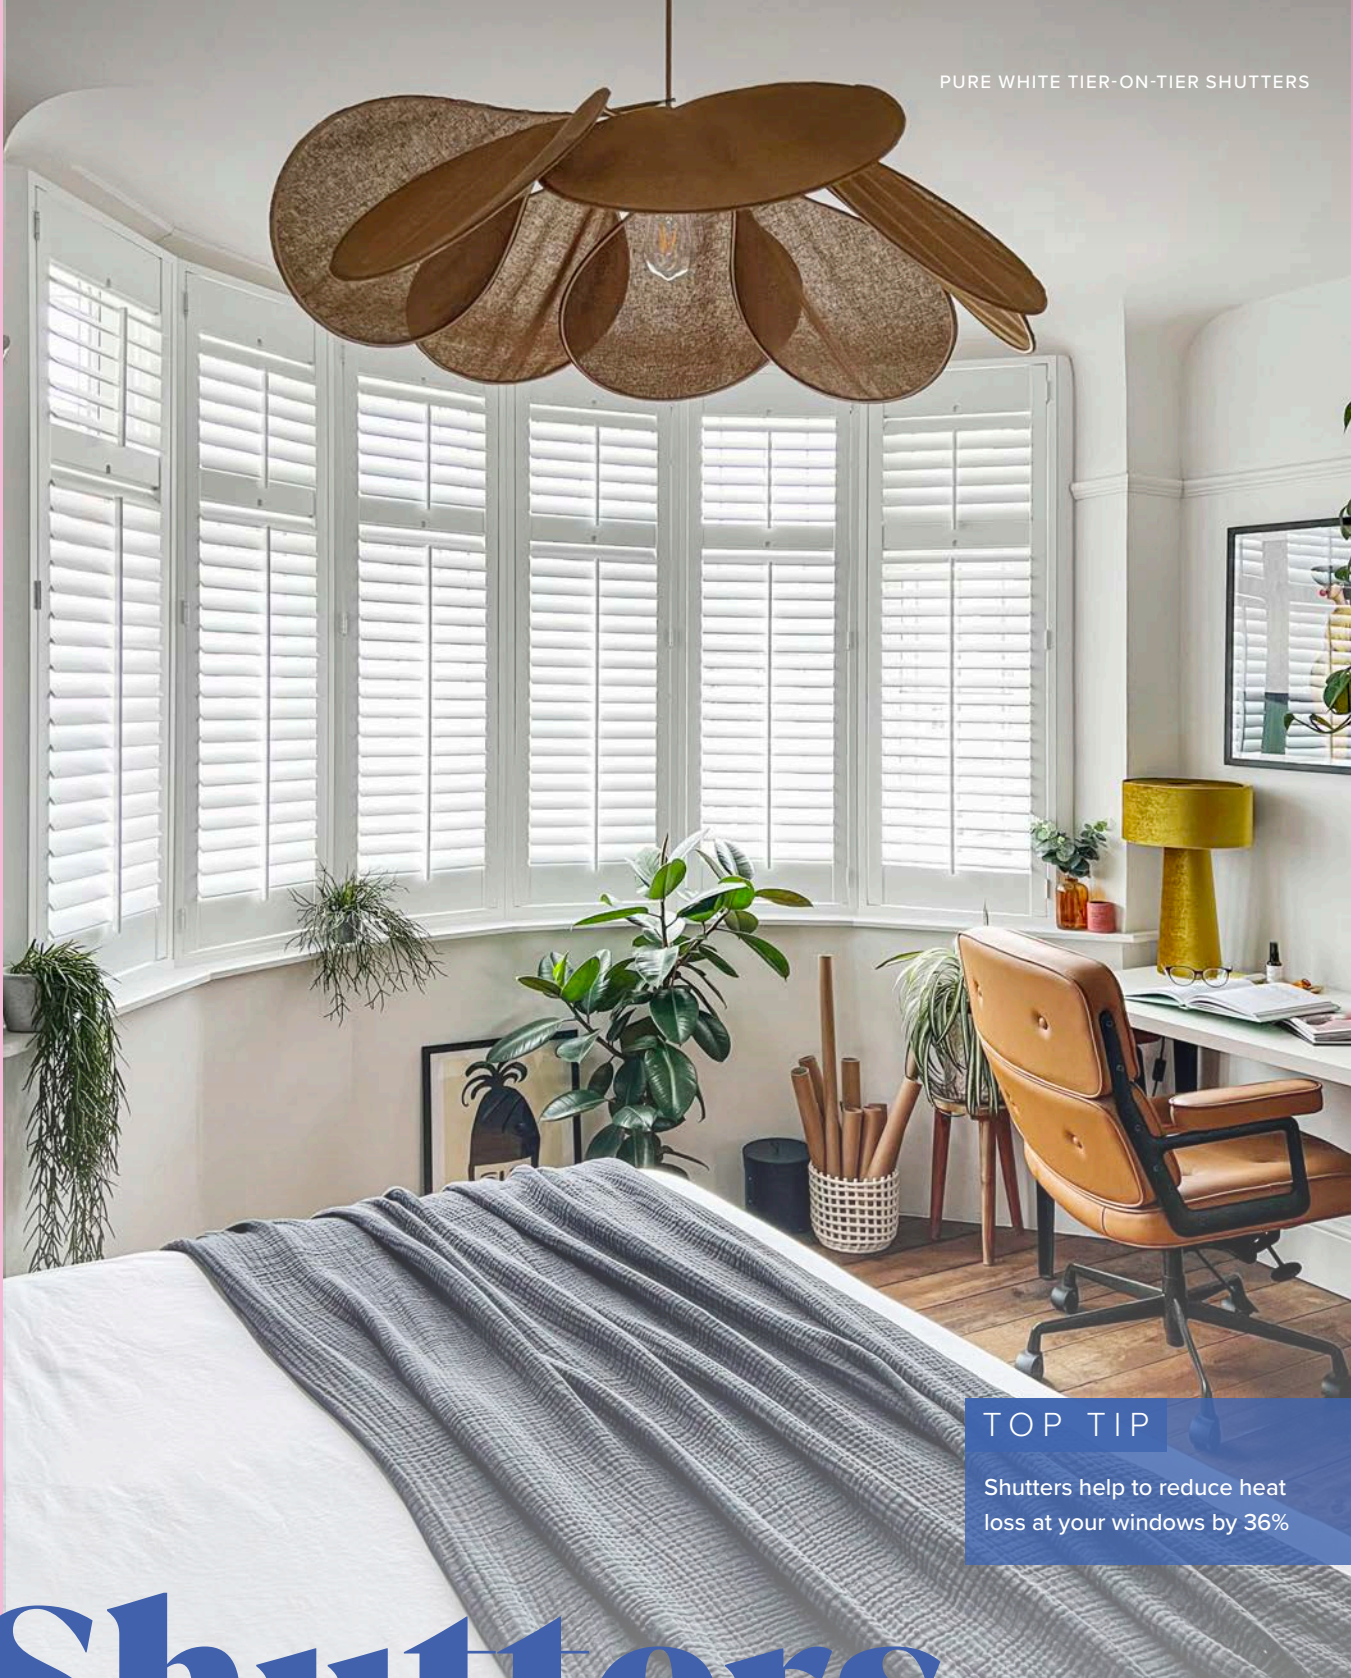

TOP TIP

Shutters help to reduce heat loss at your windows by 36%

Shutters

ENDLESS POSSIBILITIES

Our made-to-measure shutters offer a huge range of styles, materials, colours and finishes to elevate any room. Our shutters look as good on the inside as they do on the outside; giving your home a smart finish, with instant curb appeal.

Your local advisor is dedicated to helping you find the perfect shutters, at the right price. They'll talk you through our ranges, help you decide on colours and finishes and take care of all the measuring and fitting.

[Discover our range at hillarys.co.uk/shutters-range](https://hillarys.co.uk/shutters-range)