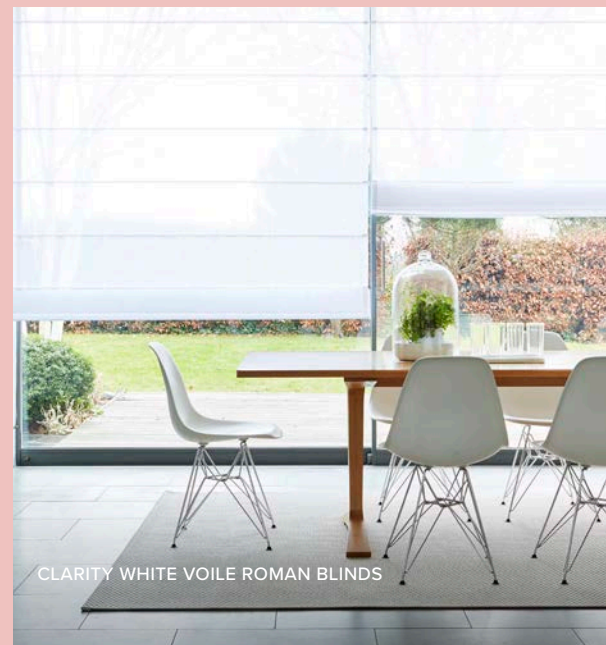

CLARITY WHITE VOILE ROMAN BLINDS