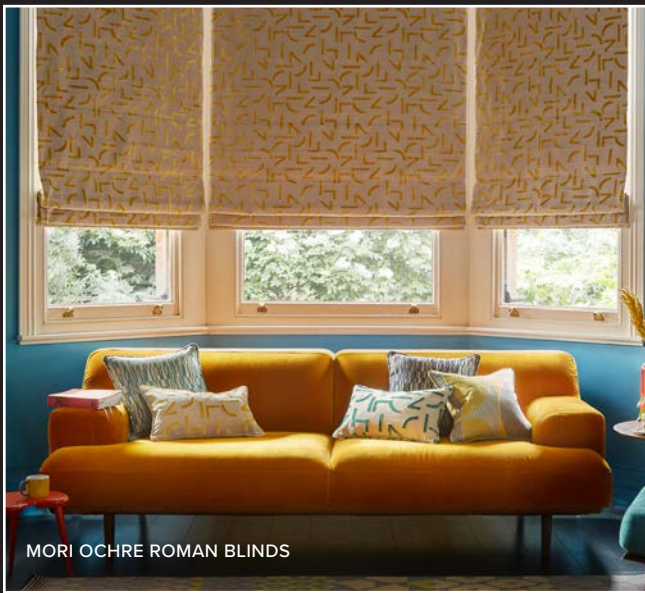

MARGO SELBY

AT
HILLARYS

An exclusive collection of curtains, Roman blinds and cushion covers in collaboration with textile designer Margo Selby.

Conceived with modern interiors in mind, these gorgeous woven fabrics include large-scale graphic prints, bold and versatile patterns and contemporary, crisp motifs. Available in a simple and energising colour palette, to complement every style.