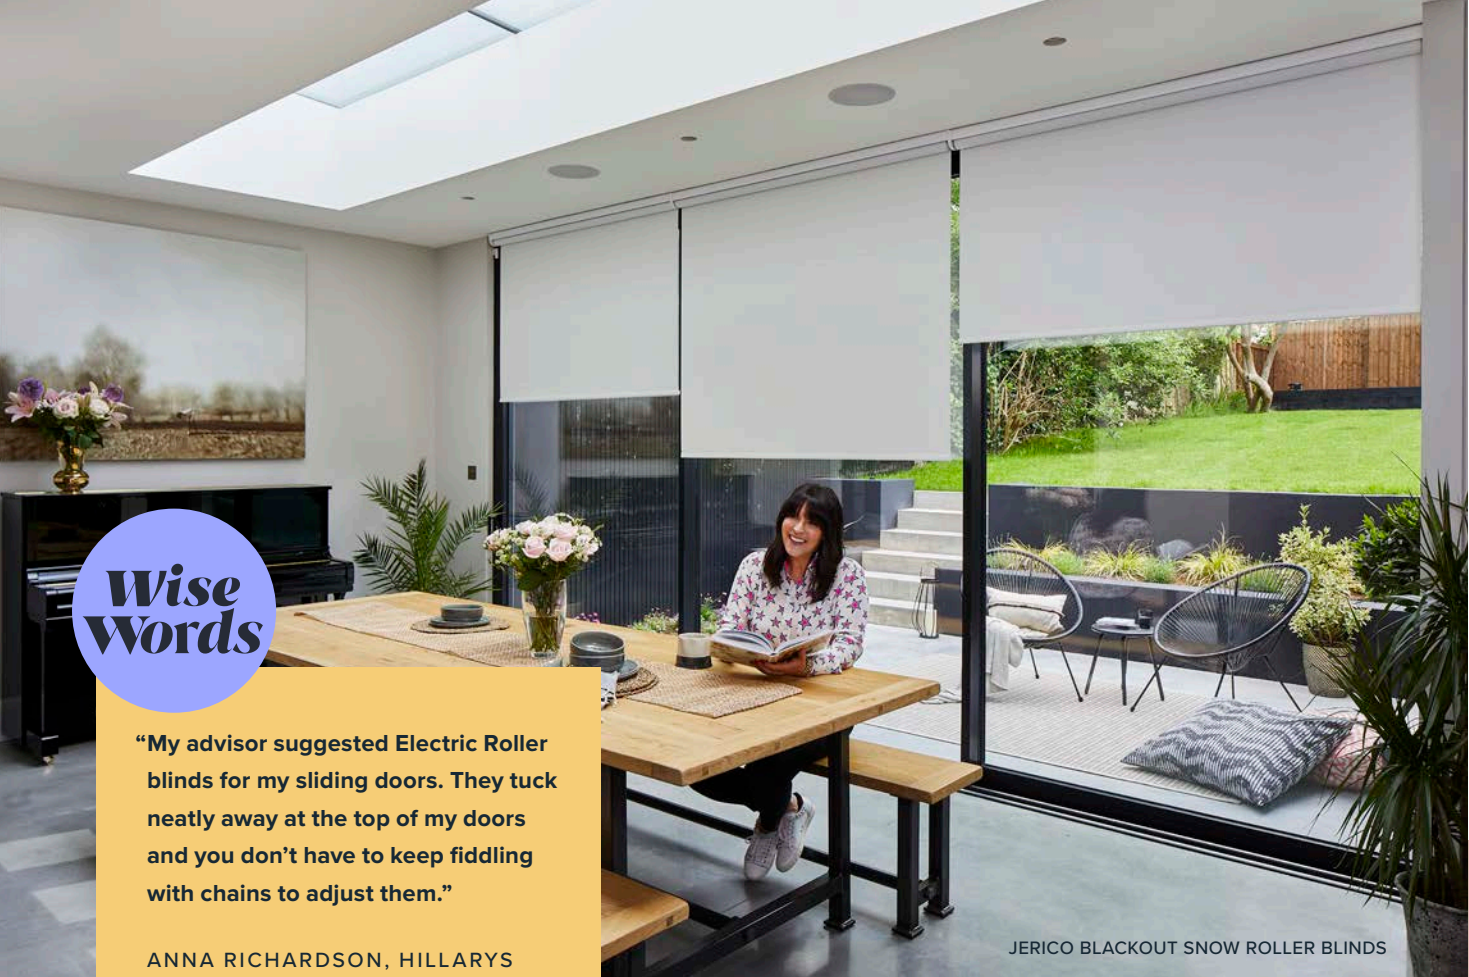

Wise Words

“My advisor suggested Electric Roller blinds for my sliding doors. They tuck neatly away at the top of my doors and you don’t have to keep fiddling with chains to adjust them.”

ANNA RICHARDSON, HILLARYS CUSTOMER

JERICO BLACKOUT SNOW ROLLER BLINDS

ELECTRIC ROLLER BLINDS

It’s easier than ever to operate your Roller blinds with our motorised control system. Battery operated and wirelessly controlled, you can open and close your blinds at the touch of a button using a remote control. Or for smarter living, control through an app on your phone or voice activation with Google Assistant or Amazon Alexa.