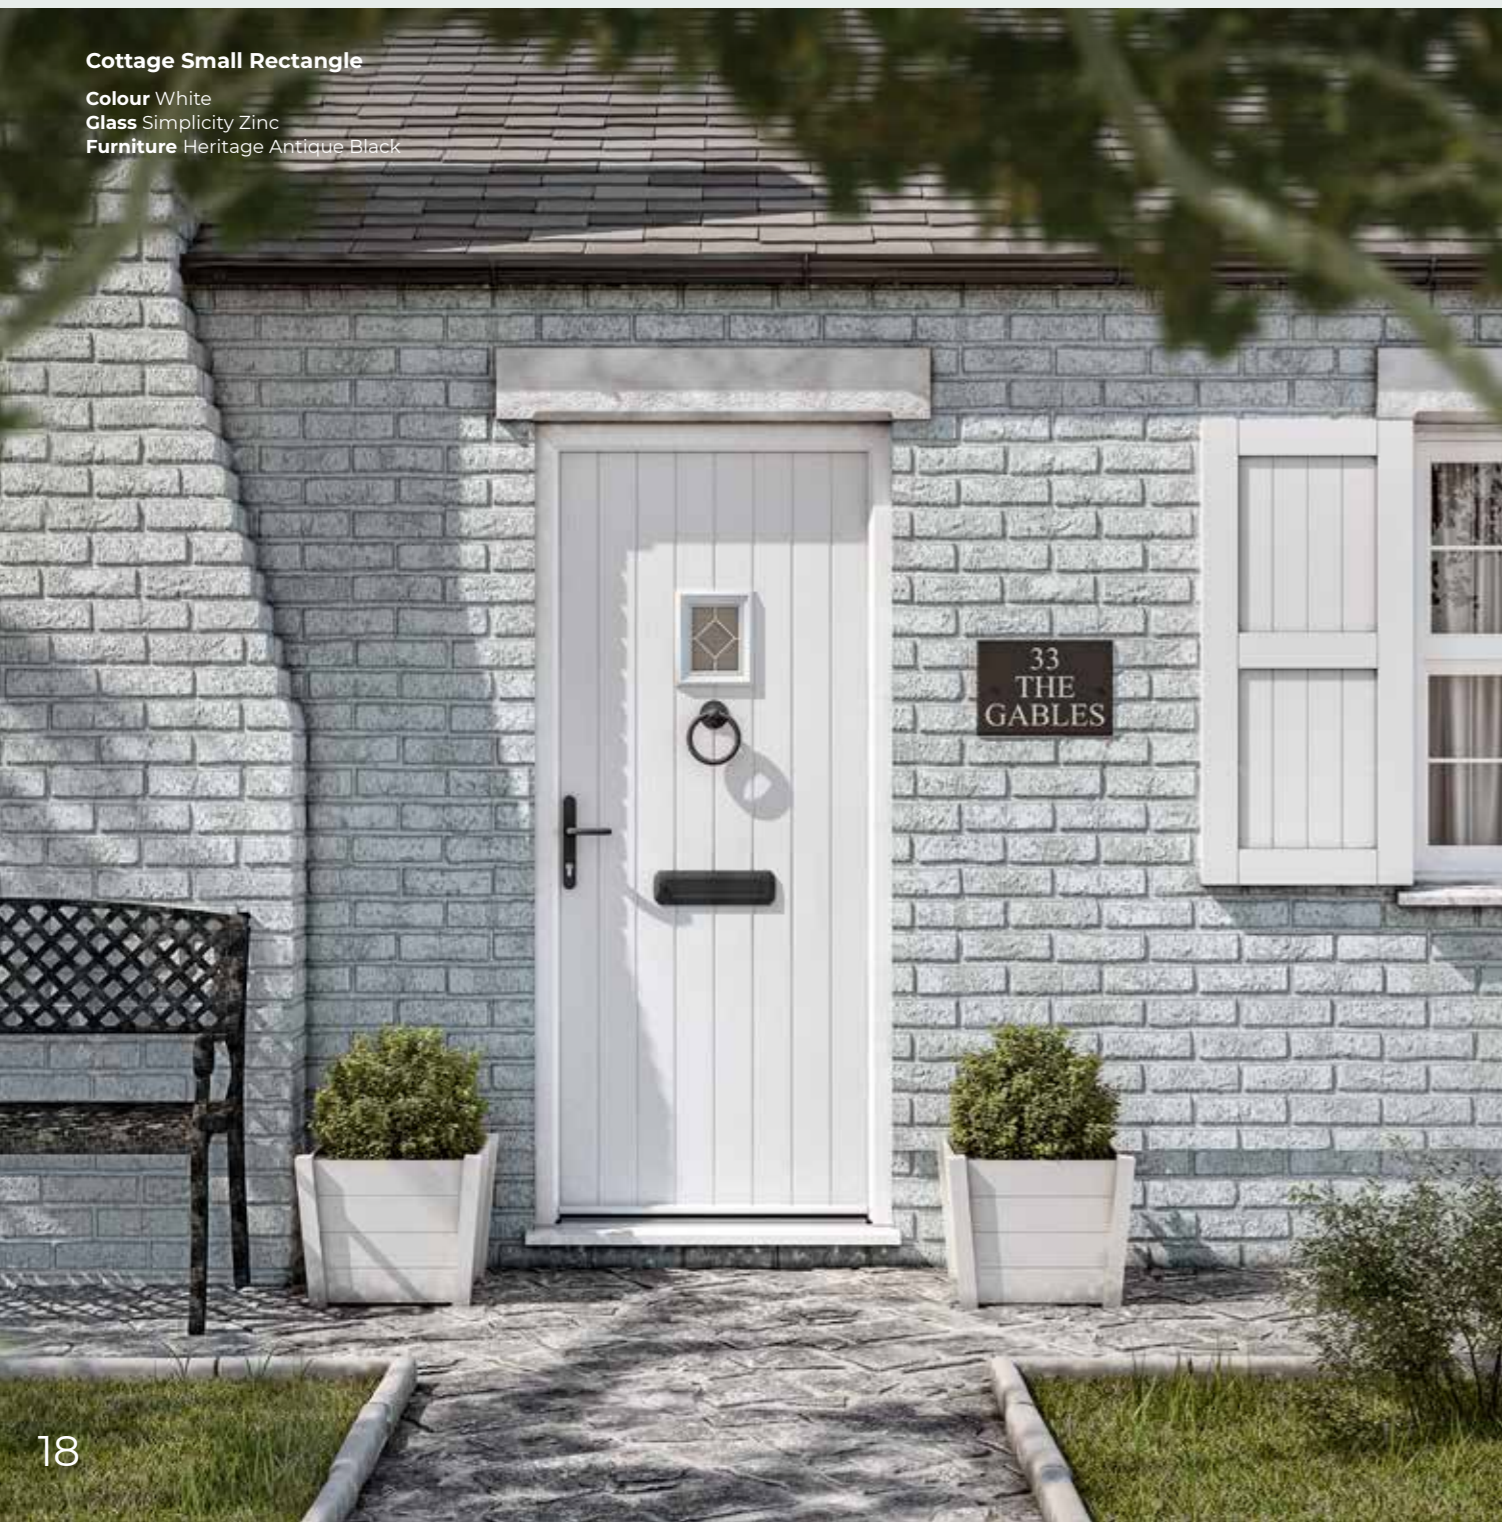

Cottage Collection

Offering a warm and cosy feel, our Cottage Collection doors fit perfectly with any urban or rural home. Providing a rustic charm with the true aesthetics of a wooden door, the collection includes two styles of door leaf: Cottage and Rustic Cottage.

Cottage Small Rectangle

Colour White
Glass Simplicity Zinc
Furniture Heritage Antique Black