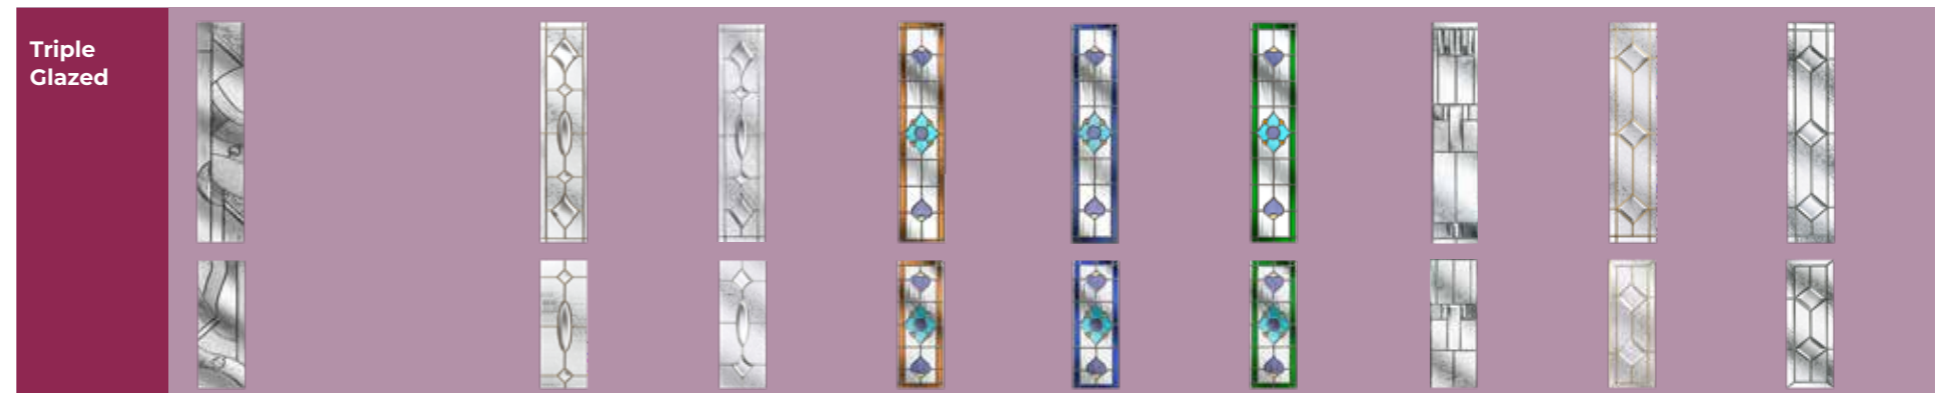

Colour Diamond Black Colour Diamond Blue Colour Diamond Green Colour Diamond Red Fusion Jewel Black / Beige Fusion Jewel Blue Fusion Jewel Green Fusion Jewel Red Alpine (Clear Backing Glass only) Murano Black Murano Blue Murano Green Murano Purple

Triple Glazed

Abstract Zinc Clarity Brass Clarity Zinc Dorchester Amber Dorchester Blue Dorchester Green Prairie Zinc Simplicity Brass Simplicity Zinc