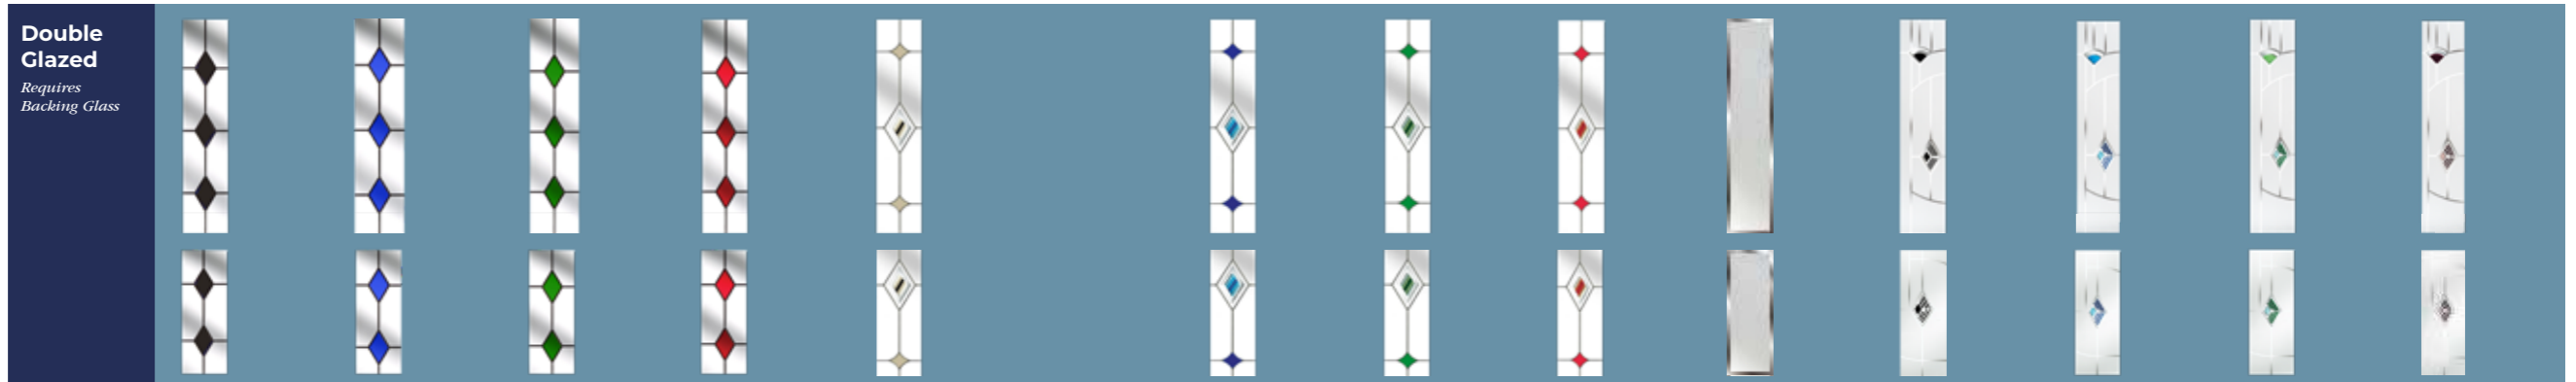

Abstract Zinc Clarity Brass Clarity Zinc Dorchester Amber Dorchester Blue Dorchester Green Platinum Elegance Prairie Zinc Simplicity Brass Simplicity Zinc

Double Glazed
Requires Backing Glass