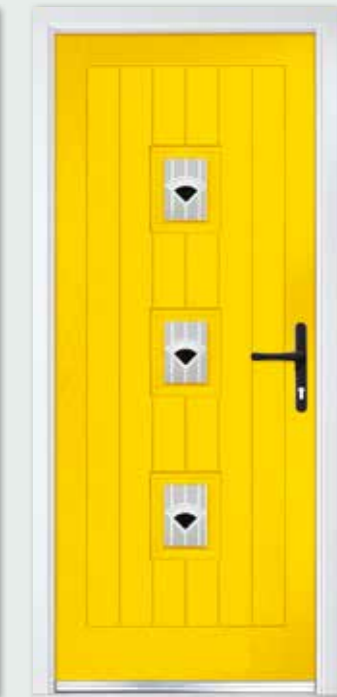

Rustic Cottage Three Rectangles

Colour Premium Buttercup Yellow
Glass Murano Black
Furniture Heritage Antique Black

Choose Your Colour
See page 28

Choose Your Glass
See page 30

Choose Your Hardware
See page 44